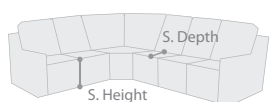

Group Style

- CONTEMPORARY